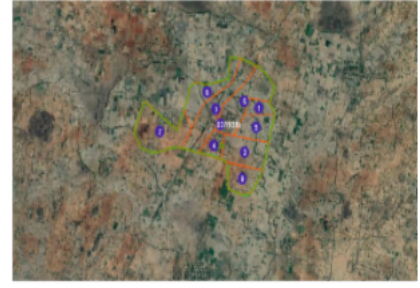

Nazri Naksha

Google Map View