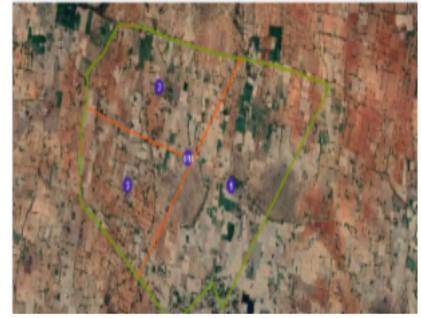

Nazri Naksha

Google Map View