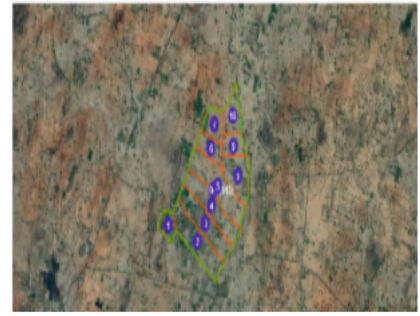

Nazri Naksha

Google Map View