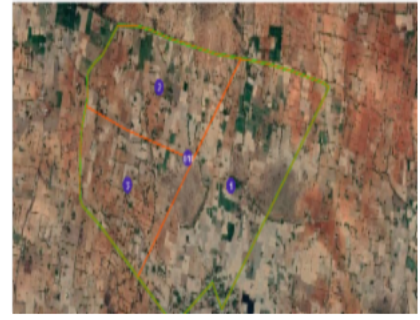

Nazri Naksha

Google Map View