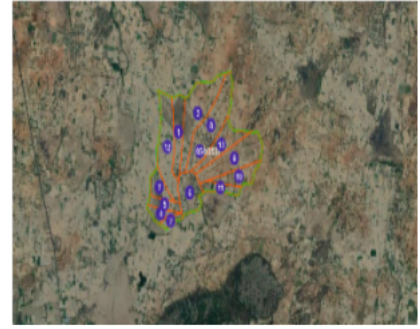

Nazri Naksha

Google Map View