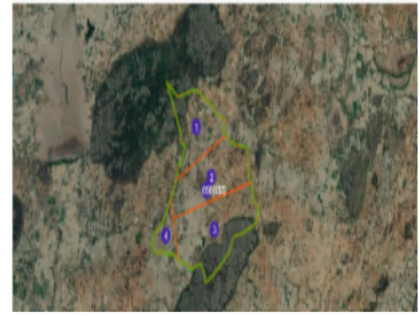

Nazri Naksha

Google Map View