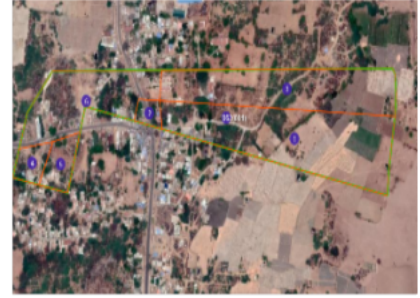

Nazri Naksha

Google Map View