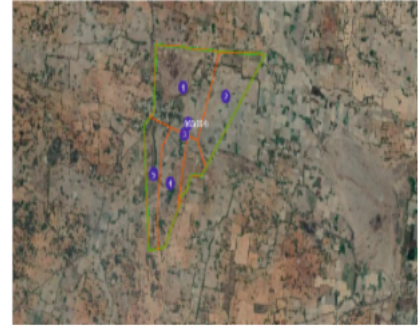

Nazri Naksha

Google Map View