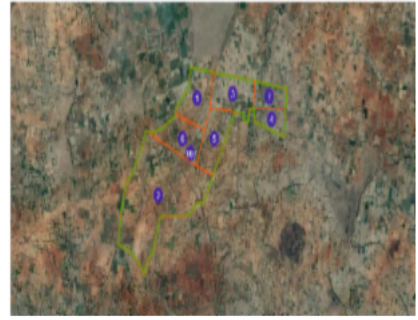

Nazri Naksha

Google Map View