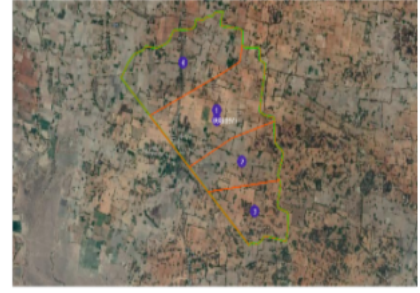

Nazri Naksha

Google Map View