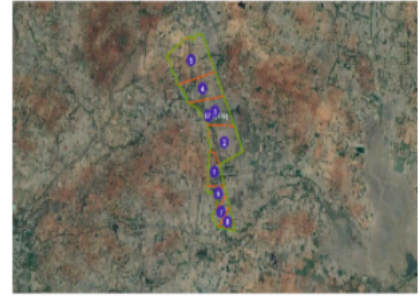

Nazri Naksha

Google Map View