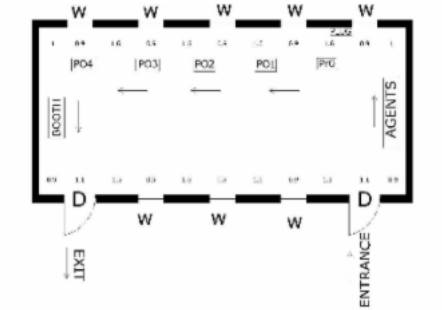

Nazri Naksha

Google Map View

Polling Station Building Front View

Polling Station Front View

Cad View

Minimum Basic Facility (Please ✓)	Water	Ramp	Plug Points	Toilet	Health care
	✓	✓	✓	✓	

Key MAP View