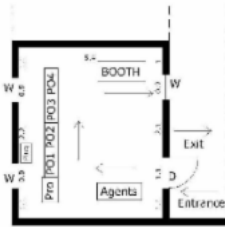

Nazri Naksha

Google Map View

Polling Station Building Front View

Polling Station Front View

Cad View

Key MAP View

Minimum basic facility (Please)	Water	Ramp	Plug Points	Toilet	Health care
✓	✓	✓	✓	✓