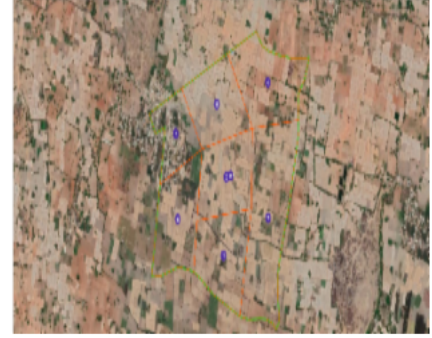

Nazri Naksha

Google Map View