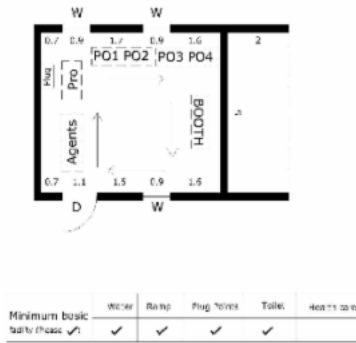

Nazri Naksha

Google Map View

Polling Station Building Front View

Polling Station Front View

Cad View

Key MAP View