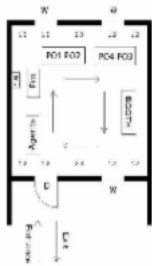

Nazri Naksha

Google Map View

Polling Station Building Front View

Polling Station Front View

Cad View

Minimum basic facility (Please ✓)	Water	Ramp	Plug Points	Toilet	Health care
✓	✓	✓	✓	✓	

Key MAP View