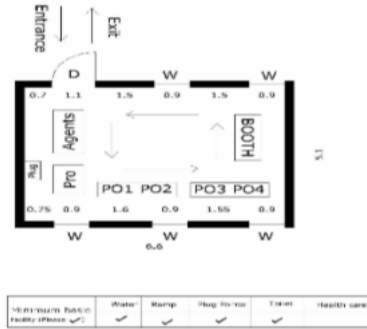

Nazri Naksha

Google Map View

Polling Station Building Front View

Polling Station Front View

Cad View

Key MAP View