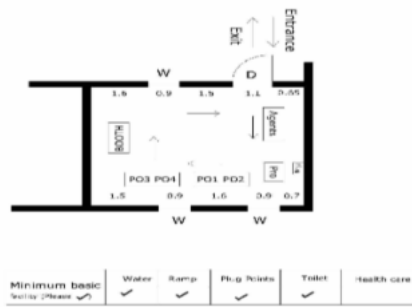

Nazri Naksha

Google Map View

Polling Station Building Front View

Polling Station Front View

Cad View

Key MAP View