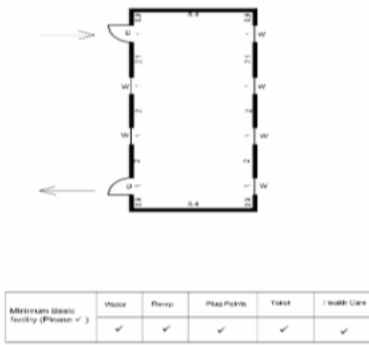

Nazri Naksha

Google Map View

Polling Station Building Front View

Polling Station Front View

Cad View

Key MAP View