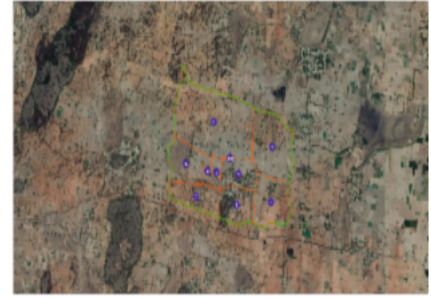

Nazri Naksha

Google Map View