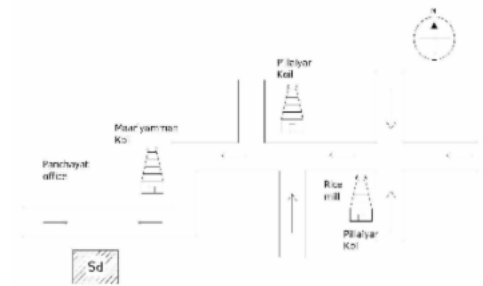

கையொப்பம்

Nazri Naksha

Google Map View

Polling Station Building Front View

Polling Station Front View

Cad View

Key MAP View

| Minimum basic facility (Hesco ✓) | Water | Ramp | Plug Points | Toilet | Health care |
|----------------------------------|-------|------|-------------|--------|-------------|
| ✓ | ✓ | ✓ | ✓ | ✓ | |