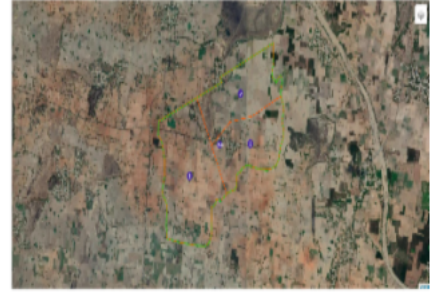

Nazri Naksha

Google Map View