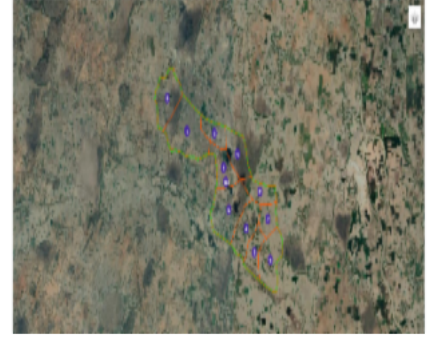

Nazri Naksha

Google Map View