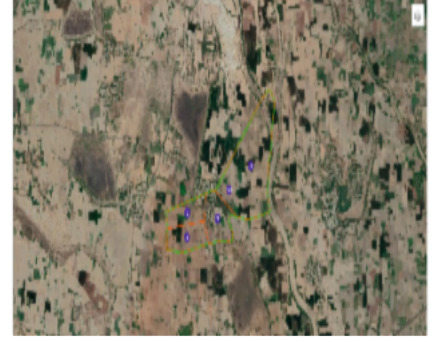

Nazri Naksha

Google Map View