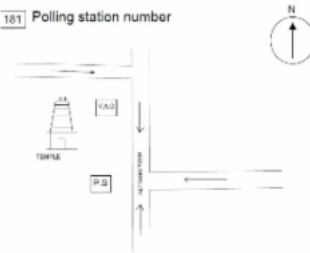

Polling Station Front View

Cad View

71.MAILAM ASSEMBLY CONSTITUENCY
[181] Polling station number

Minimums basic works (Share ✓)	WALL	ROOF	PLG TANKS	Light	Water work
	✓	✓	✓	✓	✓

Key MAP View

71.MAILAM ASSEMBLY CONSTITUENCY
[181] Polling station number