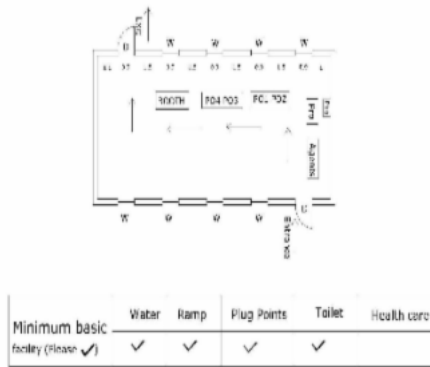

Polling Station Front View

Cad View