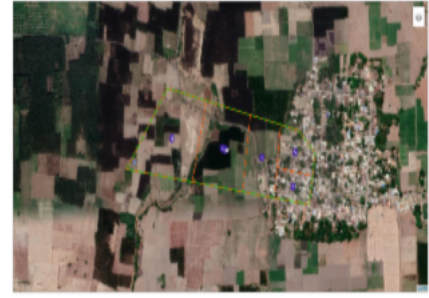

Nazri Naksha

Google Map View