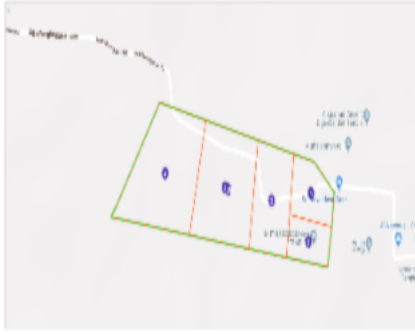

Nazri Naksha

Google Map View