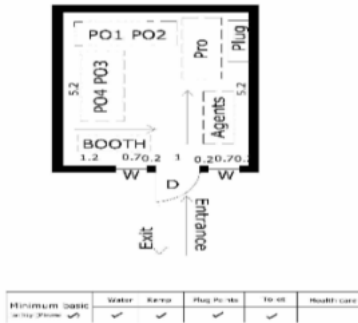

Nazri Naksha

Google Map View

Polling Station Building Front View

Polling Station Front View

Cad View

Key MAP View