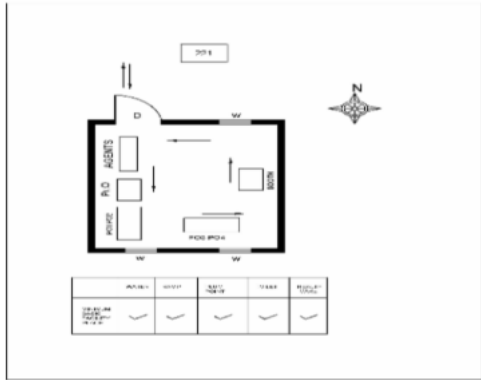

Nazri Naksha

Google Map View

Polling Station Building Front View

Polling Station Front View

Cad View

Key MAP View