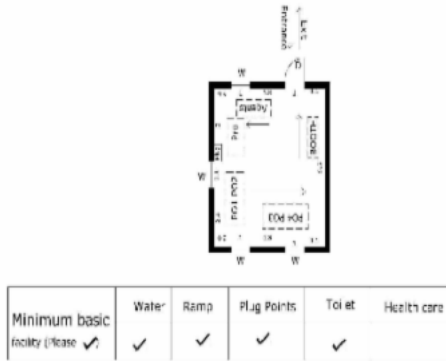

Nazri Naksha

Google Map View

Polling Station Building Front View

Polling Station Front View

Cad View

Key MAP View