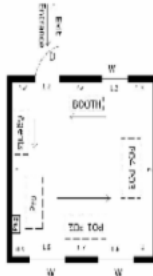

Cad View

Key MAP View

Minimum basic facility (Please ✓)	Water	Ramp	Plug Points	Toilet	Health care
✓	✓	✓	✓	✓