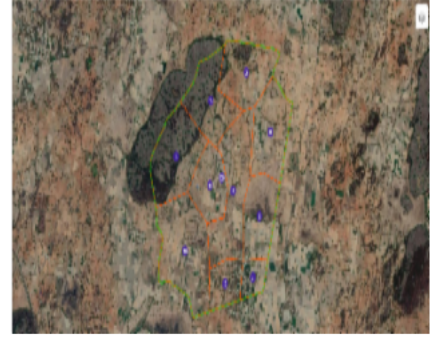

Nazri Naksha

Google Map View