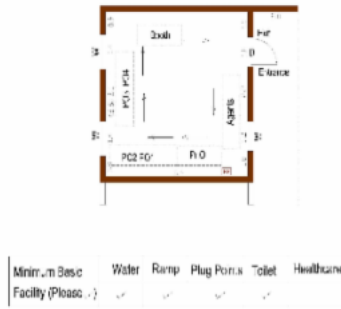

Nazri Naksha

Google Map View

Polling Station Building Front View

Polling Station Front View

Cad View

Key MAP View