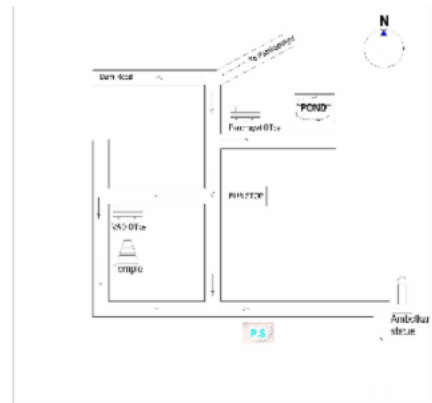

Cad View

Key MAP View

Minimum Basic Facility	WATER	RAMP	PLUG POINTS	TOILET	HEALTH CARE
(Please ✓)	✓	✓	✓	✓	✓