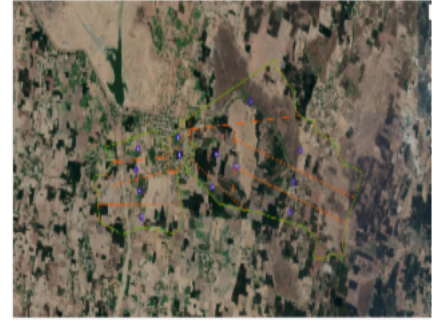

Nazri Naksha

Google Map View