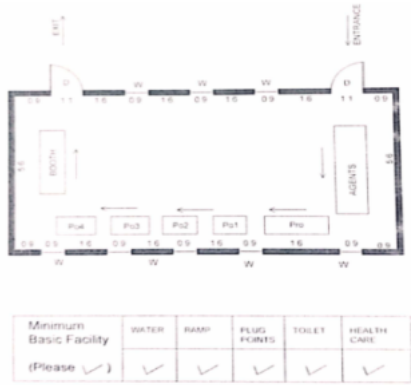

Nazri Naksha

Google Map View

Polling Station Building Front View

Polling Station Front View

Cad View

Key MAP View