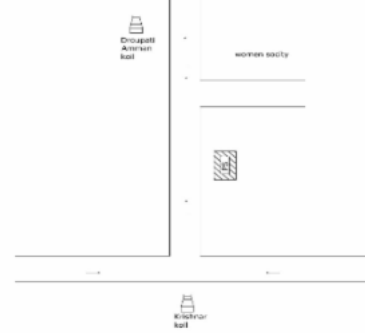

Key MAP View

71.MAILAM ASSEMBLY CONSTITUENCY

27 Polling station number