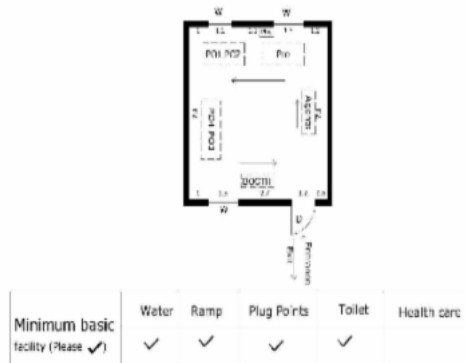

Nazri Naksha

Google Map View

Polling Station Building Front View

Polling Station Front View

Cad View

Key MAP View