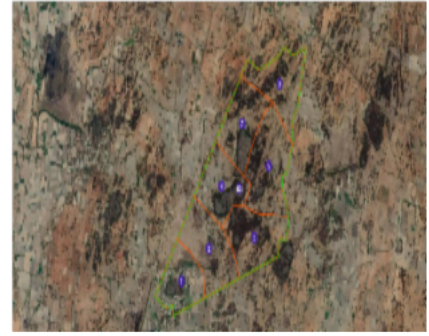

Nazri Naksha

Google Map View