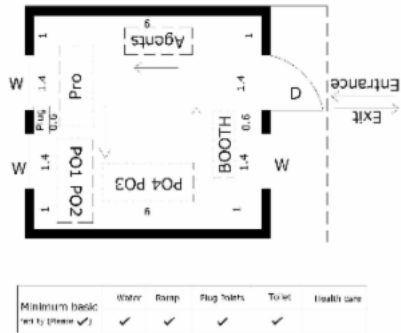

Nazri Naksha

Google Map View

Polling Station Building Front View

Polling Station Front View

Cad View

Key MAP View