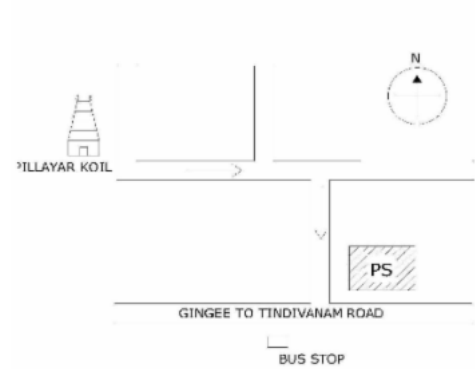

Cad View

Key MAP View

Minimum Basic Facility	WATER	RAMP	PLUG POINTS	TOILET	HEALTH CARE
(Please ✓)	✓	✓	✓	✓	✓