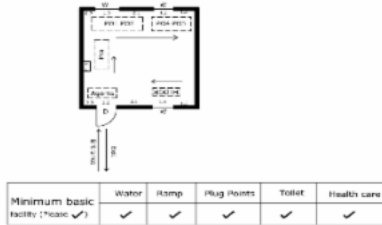

Nazri Naksha

Google Map View

Polling Station Building Front View

Polling Station Front View

Cad View

Key MAP View