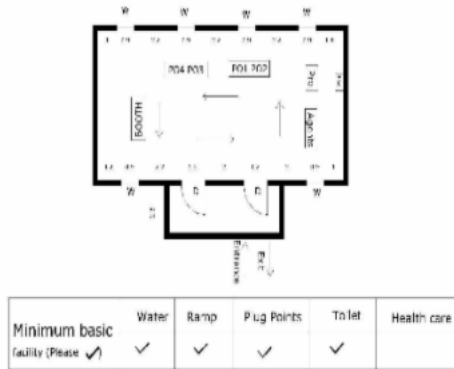

Nazri Naksha

Google Map View

Polling Station Building Front View

Polling Station Front View

Cad View

Key MAP View