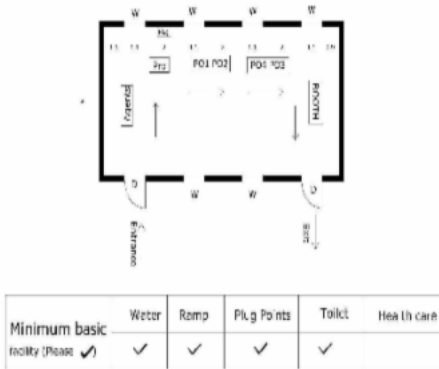

Nazri Naksha

Google Map View

Polling Station Building Front View

Polling Station Front View

Cad View

Key MAP View