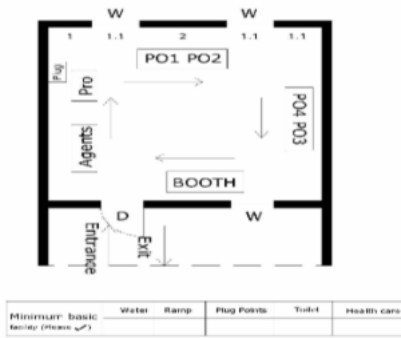

Nazri Naksha

Google Map View

Polling Station Building Front View

Polling Station Front View

Cad View

Key MAP View