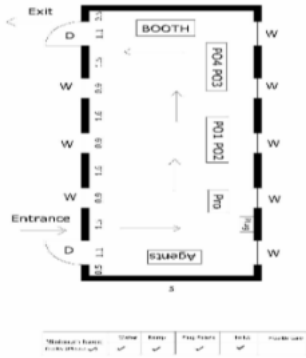

Nazri Naksha

Google Map View

Polling Station Building Front View

Polling Station Front View

Cad View

Key MAP View