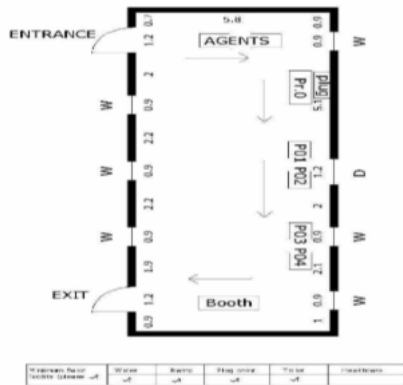

Nazri Naksha

Google Map View

Polling Station Building Front View

Polling Station Front View

Cad View

Key MAP View