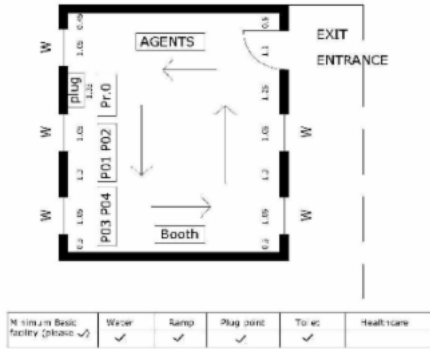

Nazri Naksha

Google Map View

Polling Station Building Front View

Polling Station Front View

Cad View

Key MAP View