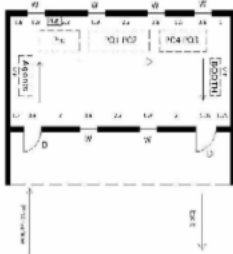

Nazri Naksha

Google Map View

Polling Station Building Front View

Polling Station Front View

Cad View

Minimum basic facility (Please)	Water	Ramp	Pug Points	Toilet	Health care
✓	✓	✓	✓	✓	

Key MAP View