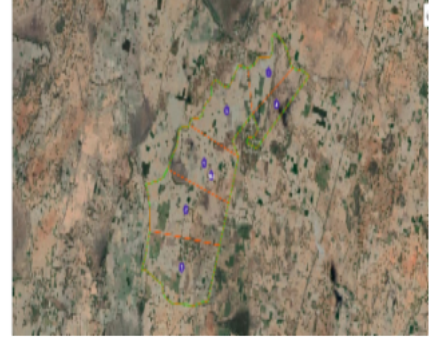

Nazri Naksha

Google Map View