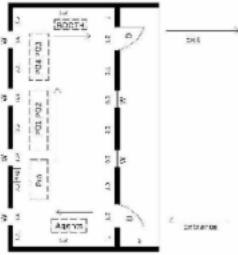

Nazri Naksha

Google Map View

Polling Station Building Front View

Polling Station Front View

Cad View

Minimum basic facility (Please ✓)	Water ✓	Ramp ✓	Plug Points ✓	Toilet ✓	Health care

Key MAP View