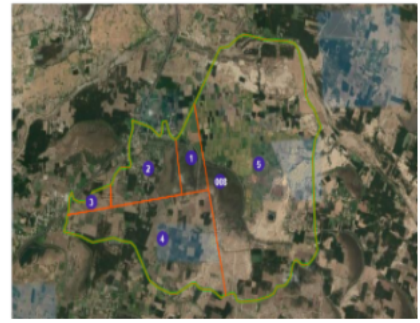

Nazri Naksha

Google Map View